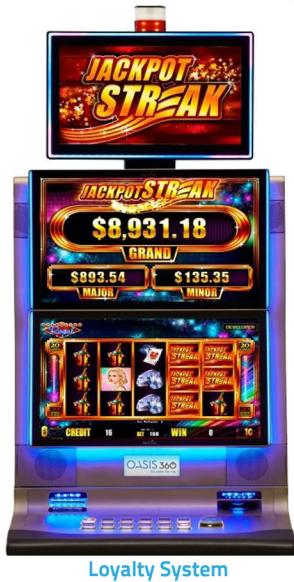

POWER PAGE PLUS SYSTEM FEATURES:

- Real-time communication between patrons and gaming staff
- Superior 4 watt transmitter for quality in-building coverage
- Improved customer service levels
- Full alpha-numeric messaging
- Reduction in machine downtimes
- Supports unlimited gaming machines
- Improves staff awareness and efficiency
- Full training and support provided