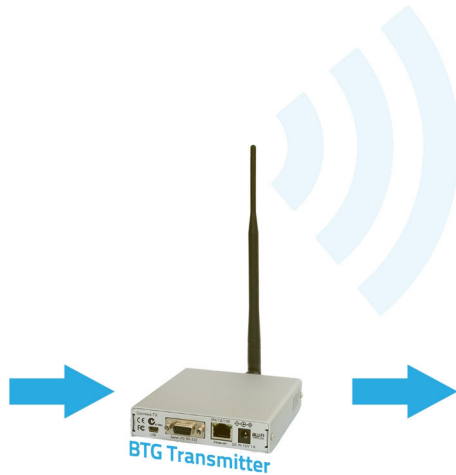

POWER PAGE PLUS SYSTEM FEATURES:

- Real-time communication between patrons and gaming staff
- Superior 4 watt transmitter for quality in-building coverage
- Improved customer service levels
- Full alpha-numeric messaging
- Reduction in machine downtimes
- Supports unlimited gaming machines
- Improves staff awareness and efficiency
- Full training and support provided

SYSTEM SPECIFICATIONS

- 6 line alpha-numeric pagers
- Easy to read alpha-numeric text
- Rugged and reliable design
- Bright backlit display
- UHF frequencies
- Low battery indicator

For more information, talk to our experts on 02 9792 4188 or email sales@blufi.com.au