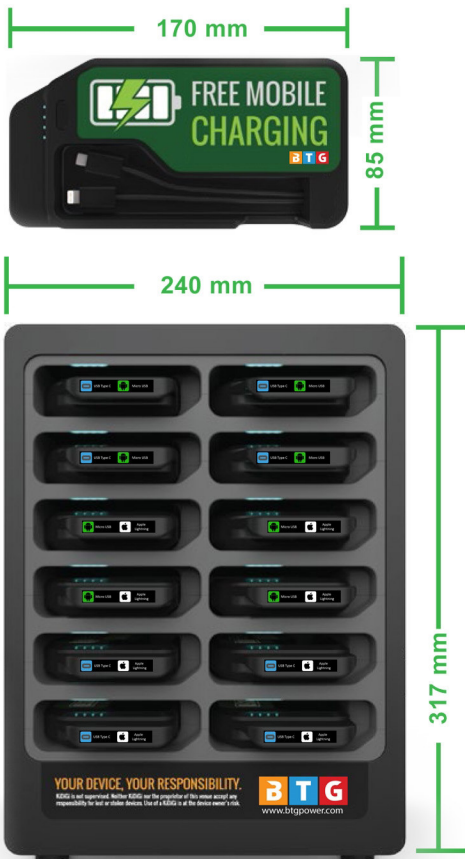

CUBE Power Station

SPECIFICATIONS

Size of Power Bank
85 x 170 x 24mm

Size of Base Station
240 x 317 x 180mm

Size of Advertisement
29 x 52mm

Power Output (Power Bank)
5V/ 1.5A x 2

Battery Capacity:
5000mAh

Certificates:
CE, RoSH, FCC