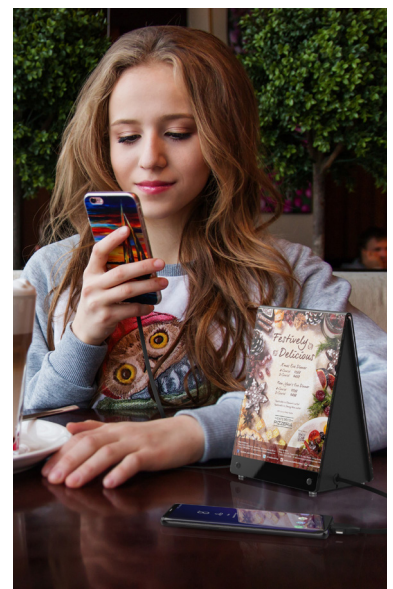

TABLE CHARGE WEDGE

- Your customers can charge their phone at their table
- Charge two devices at the same time
- A great service to your guests
- Enhance the guest's experience
- Drive sales!
- Plug selection supports most devices including: iPhones, iPods, Android smartphones and tablets

TABLE CHARGE WEDGE

The Table Charge Wedge is a great solution for businesses that need to conserve space, and provide charging away from a wall outlet. It's small footprint makes this the perfect fit for cafes, bars and restaurants. Comes with 2x retractable 3-in-1 charging cables (Apple lightning cable for iPhone 5 and newer devices and Micro-USB for android devices and Type-C for latest devices). The internal battery has 10,000 mAh battery so you can place this unit anywhere to provide charging to your guests. A table tent that to display your company's or sponsor's marketing.