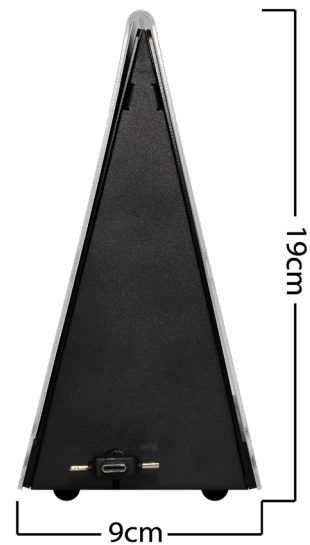

TABLE CHARGE WEDGE

- Your customers can charge their phone at their table
- Charge two devices at the same time
- A great service to your guests
- Enhance the guest's experience
- Drive sales!
- Plug selection supports most devices including: iPhones, iPods, Android smartphones and tablets

TABLE CHARGE WEDGE

The Table Charge Wedge is a great solution for businesses that need to conserve space, and provide charging away from a wall outlet. It's small footprint makes this the perfect fit for cafes, bars and restaurants. Comes with 2x retractable 3-in-1 charging cables (Apple lightning cable for iPhone 5 and newer devices and Micro-USB for android devices and Type-C for latest devices). The internal battery has 10,000 mAh battery so you can place this unit anywhere to provide charging to your guests. A table tent that to display your company's or sponsor's marketing.

SPECIFICATIONS

- Battery Capacity: 10,000 mAh (4x 2,500 mAh 18650 Lithium Battery with Global Insurance by PICC)
- 2x Retractable 3-in1 (Micro USB, Type-C & Lightning) Cables, Length: 60cm
- Output: 5V/2.1A each
- Power Button + 4x LED Power Indicator
- 2x Advertising Area with Acrylic Cover: 120mm x 160mm